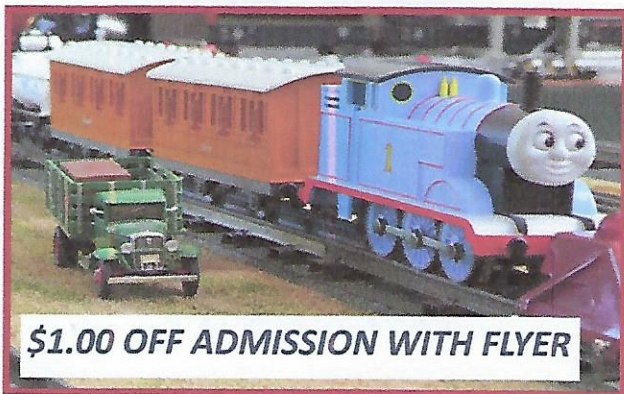

**CHARLESTON AREA
MODEL RAILROAD CLUB'S
2019 SPRING Train Show**

Saturday, April 27th 9 AM to 5 PM
and
Sunday, April 28th 10 AM to 4 PM

**Danny Jones Center
5000 Lackawanna Blvd
North Charleston, SC 29405**

- Take E. Montague Exit 213B
- Merge onto Montague Ave
- Turn Left on Mixon Ave (at CVS)
- Enter roundabout - Danny Jones Complex is on the right

I-26 WEST BOUND toward Summerville:

- Take Montague Ave Exit 213
- Turn Right onto Montague Avenue
- Turn Left on Mixon Ave (at CVS)
- Enter roundabout - Danny Jones Complex is on the right